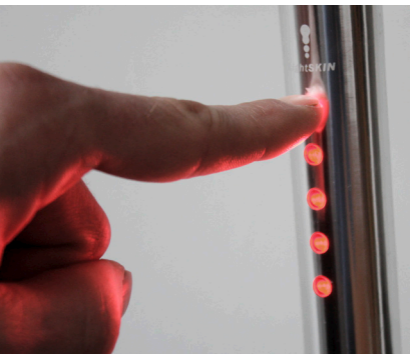

*Light***SKIN**<sup>™</sup>

ON	push for short time
OFF	push for longer time(except when all LEDs glow permanently)
switch mode	push short time when LightSkin is in ON-mode

## Specifications:

- five high-performance LEDs
- glow time up to 400 hours
- two AA alkaline batteries required
- water resistant
- three different modes
- weight: 360g without batteries

more information: